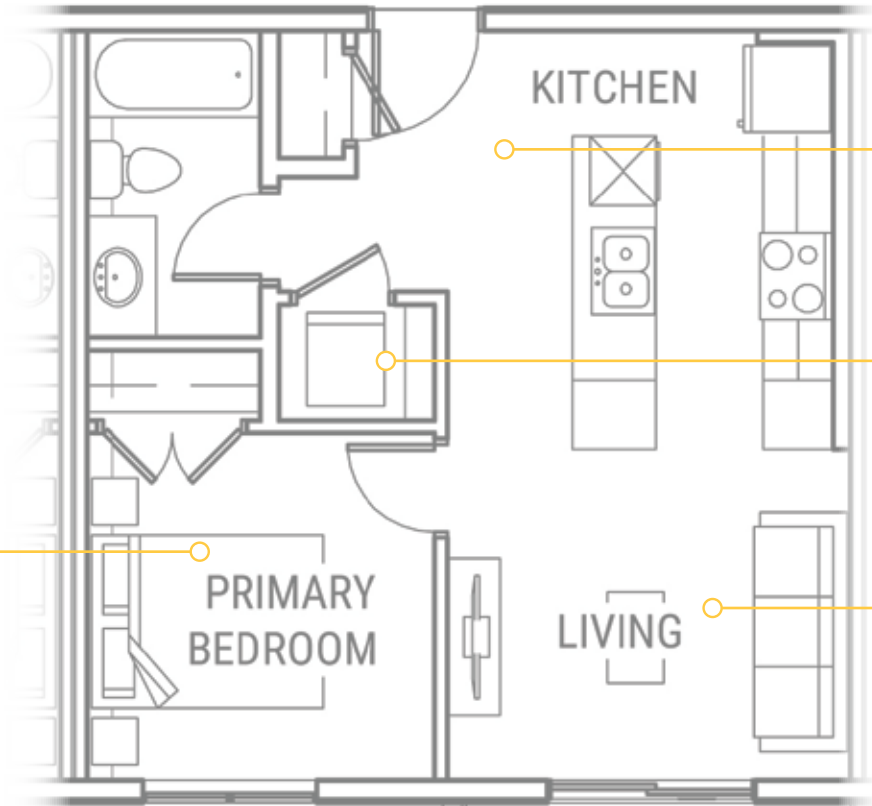

Suite Type

A1

Floors 4 to 6
West

Primary Bedroom

Spacious bedroom with large closet. Bathroom features quartz counter tops.

KITCHEN

Kitchen

Quartz countertops and 5-piece, full-size stainless steel appliances. Soft-close cabinets.

In-Suite Laundry

Full-size, front-loading washer and dryer.

PRIMARY
BEDROOM

LIVING

Living Room

Brand new, never lived in, air conditioned suites. Private balcony with beautiful views.

ELBOW **5**eight.ca

boardwalk
Lifestyle

1 BED, 1 BATH 516 sq. ft.

Suite Type

A1

Floors 4 to 6