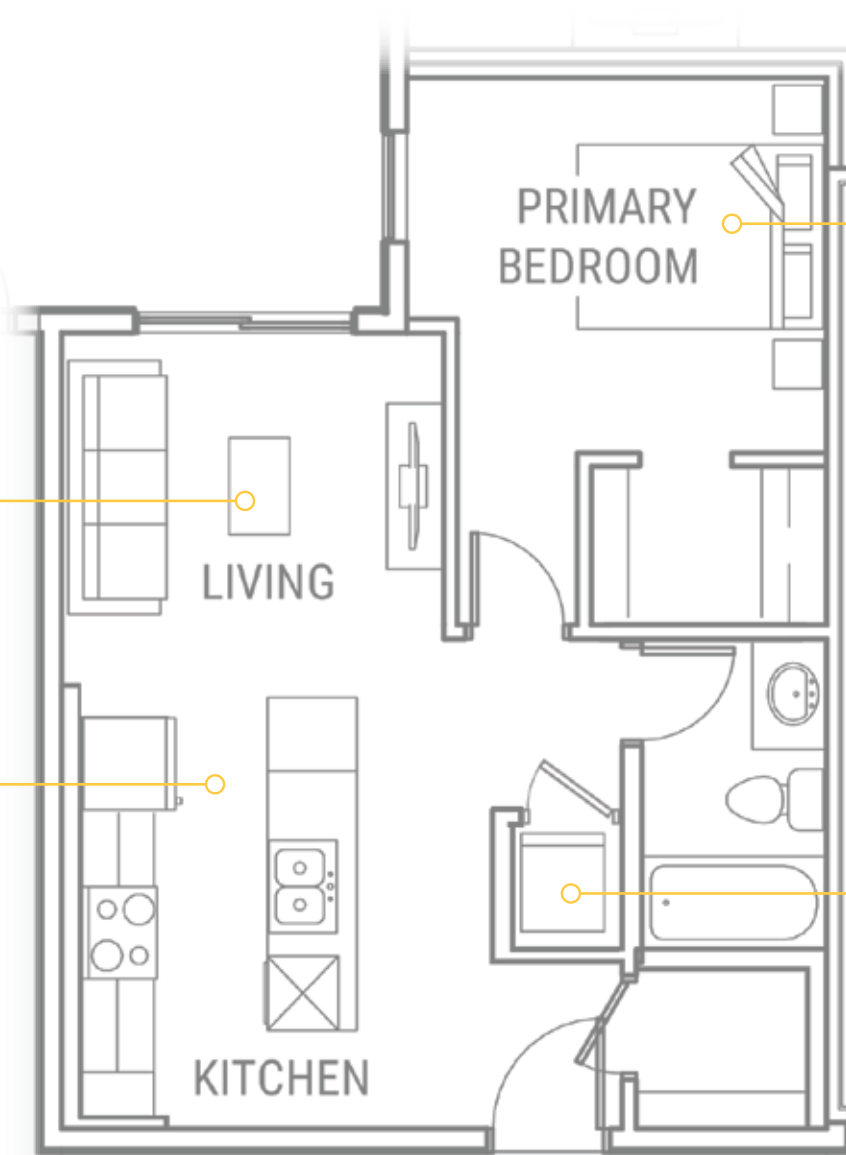

Suite Type

A2

Floor 1
West

Living Room

Brand new, never lived in, air conditioned suites. Private balcony with beautiful views.

Kitchen

Quartz countertops and 5-piece, full-size stainless steel appliances. Soft-close cabinets.

PRIMARY
BEDROOM

Primary Bedroom
Spacious bedroom with walk-in closet and ensuite bathroom. Bathrooms feature quartz counter tops.

LIVING

KITCHEN

In-Suite Laundry
Full-size, front-loading washer and dryer.

ELBOW **5**eight.ca

boardwalk
Lifestyle

1 BED, 1 BATH 585 sq. ft.

Suite Type

A2

Floor 1