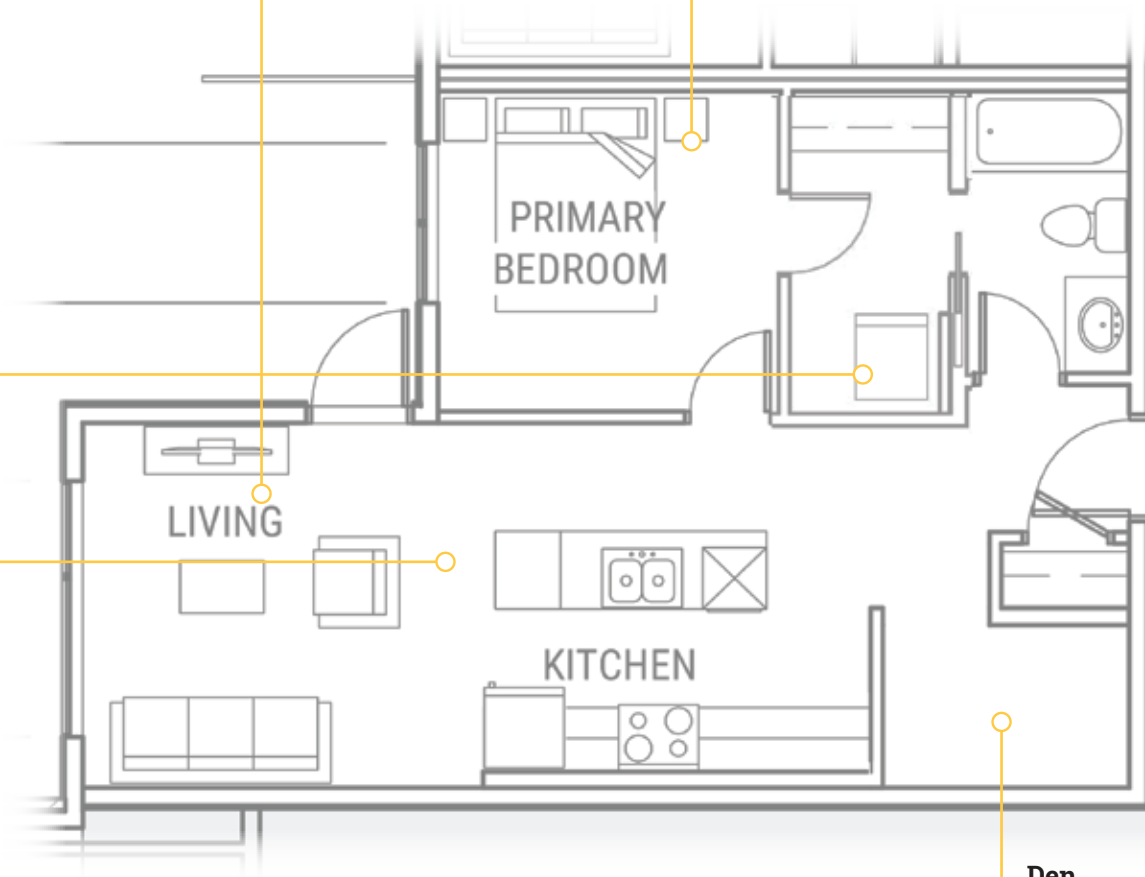

Suite Type

**A4**

Floors 1 to 6  
West

**Living Room**

Brand new, never lived in, air conditioned suites. Private balcony with beautiful views.

**Primary Bedroom**

Spacious bedroom with walk-through closet to ensuite bathroom. Bathrooms feature quartz counter tops.

**In-Suite Laundry**

Full-size, front-loading washer and dryer.

**Kitchen**

Quartz countertops and 5-piece, full-size stainless steel appliances. Soft-close cabinets.

**Den**

Extra room for office or storage.

**ELBOW** *5eight*.ca

**boardwalk**  
*Lifestyle*

**1 BED, 1 BATH + DEN** 657 sq. ft.

Suite Type

**A4**

Floors 1 to 6