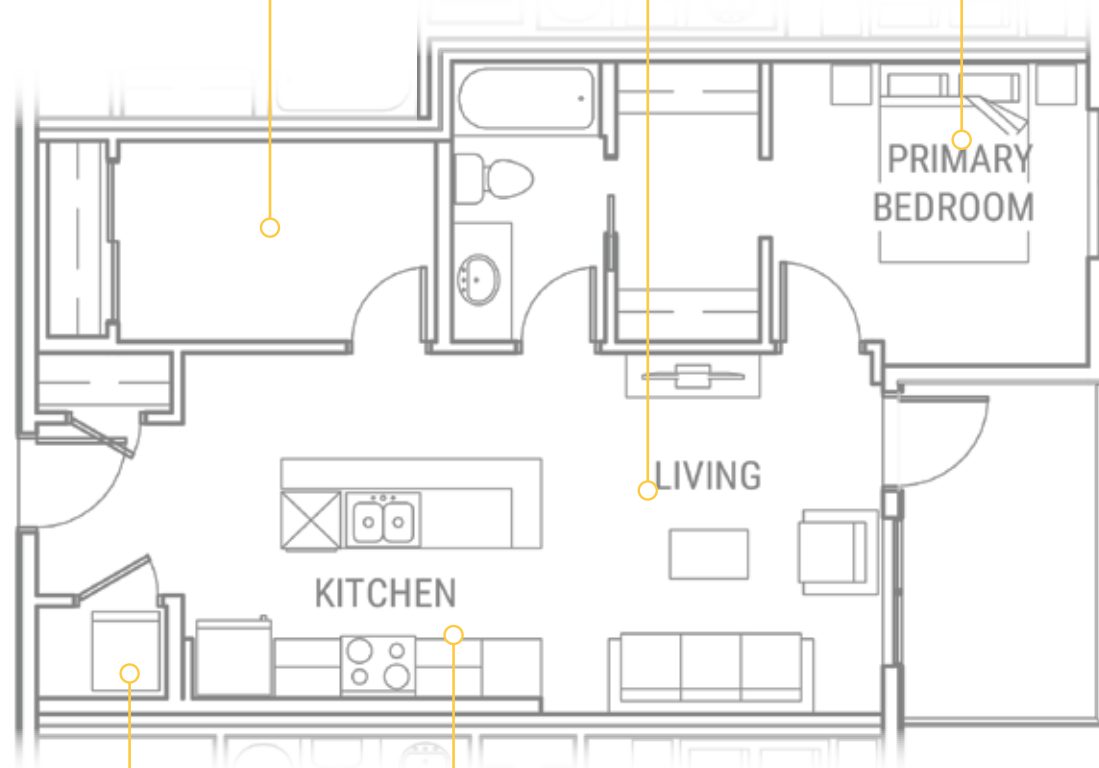

Suite Type

A6

Floors 1 to 4
West

Den

Extra room for office or storage.

Living Room

Brand new, never lived in, air conditioned suites. Private balcony with beautiful views.

Primary Bedroom

Spacious bedroom with walk-through closet to ensuite bathroom. Bathrooms feature quartz counter tops.

In-Suite Laundry

Full-size, front-loading washer and dryer.

Kitchen

Quartz countertops and 5-piece, full-size stainless steel appliances. Soft-close cabinets.

ELBOW *5eight.ca*

1 BED, 1 BATH + DEN 715 sq. ft.

Suite Type

A6

Floors 1 to 4