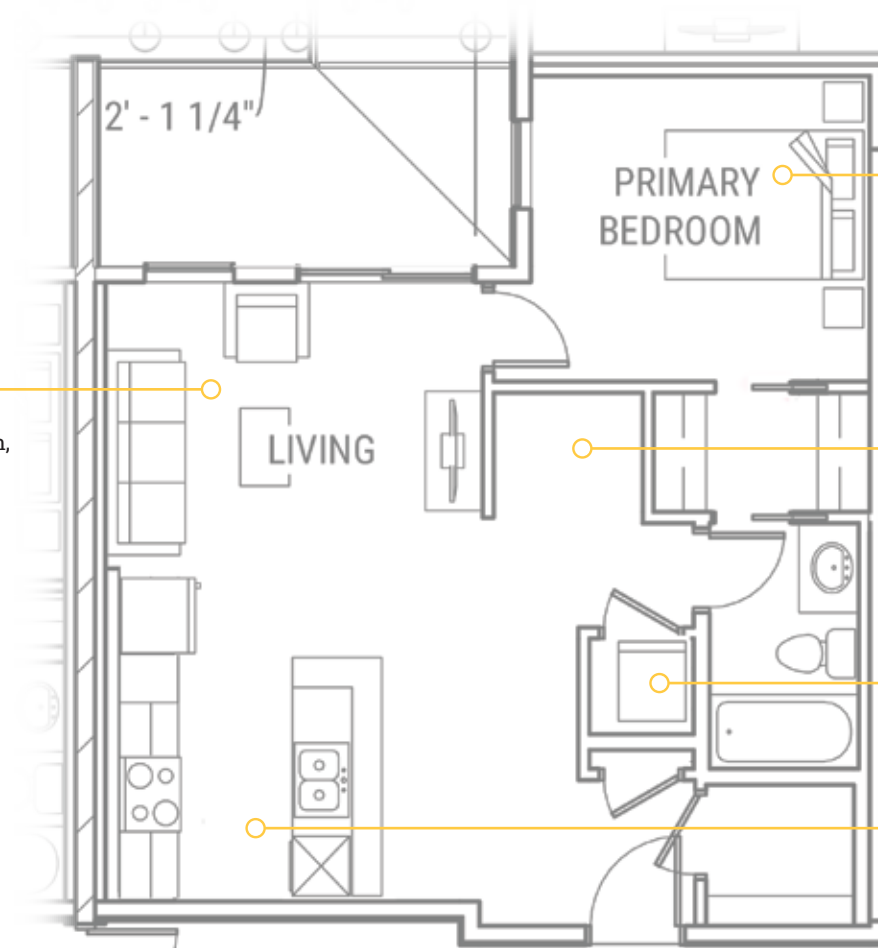

Suite Type

A7

Floors 2 to 5
West

Living Room
Brand new, never lived in, air conditioned suites. Private balcony with beautiful views.

**PRIMARY
BEDROOM**

Primary Bedroom
Spacious bedroom with walk-through closet to ensuite bathroom. Bathrooms feature quartz counter tops.

Den
Extra room for office or storage.

In-Suite Laundry
Full-size, front-loading washer and dryer.

Kitchen
Quartz countertops and 5-piece, full-size stainless steel appliances. Soft-close cabinets.

ELBOW **5**eight.ca

boardwalk
Lifestyle

1 BED, 1 BATH + DEN 683 sq. ft.

Suite Type

A7

Floors 2 to 5