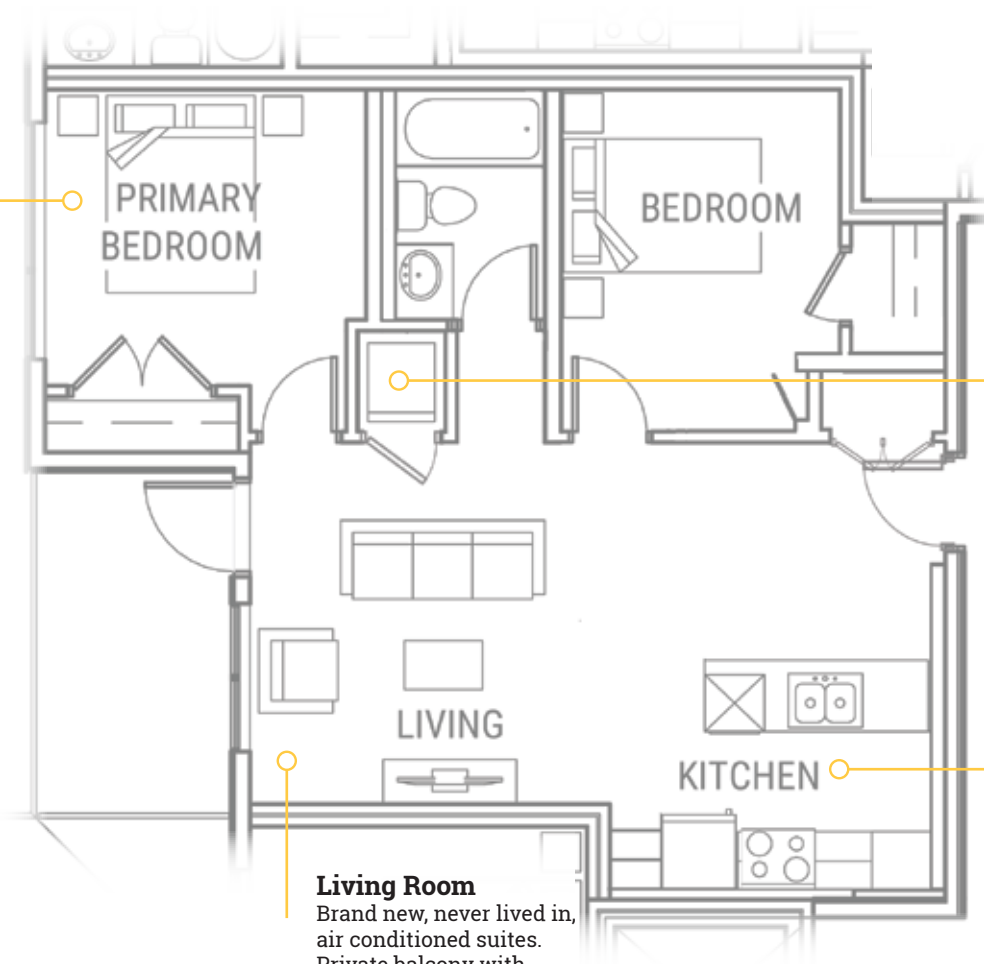

Suite Type

B1

Floors 1 to 5
West

Primary Bedroom
Spacious bedroom with closet. Bathrooms feature quartz counter tops.

In-Suite Laundry
Full-size, front-loading washer and dryer.

Kitchen
Quartz countertops and 5-piece, full-size stainless steel appliances. Soft-close cabinets.

Living Room
Brand new, never lived in, air conditioned suites. Private balcony with beautiful views.

ELBOW **5**eight.ca

boardwalk
Lifestyle

2 BED, 1 BATH 725 sq. ft.

Suite Type

B1

Floors 1 to 5