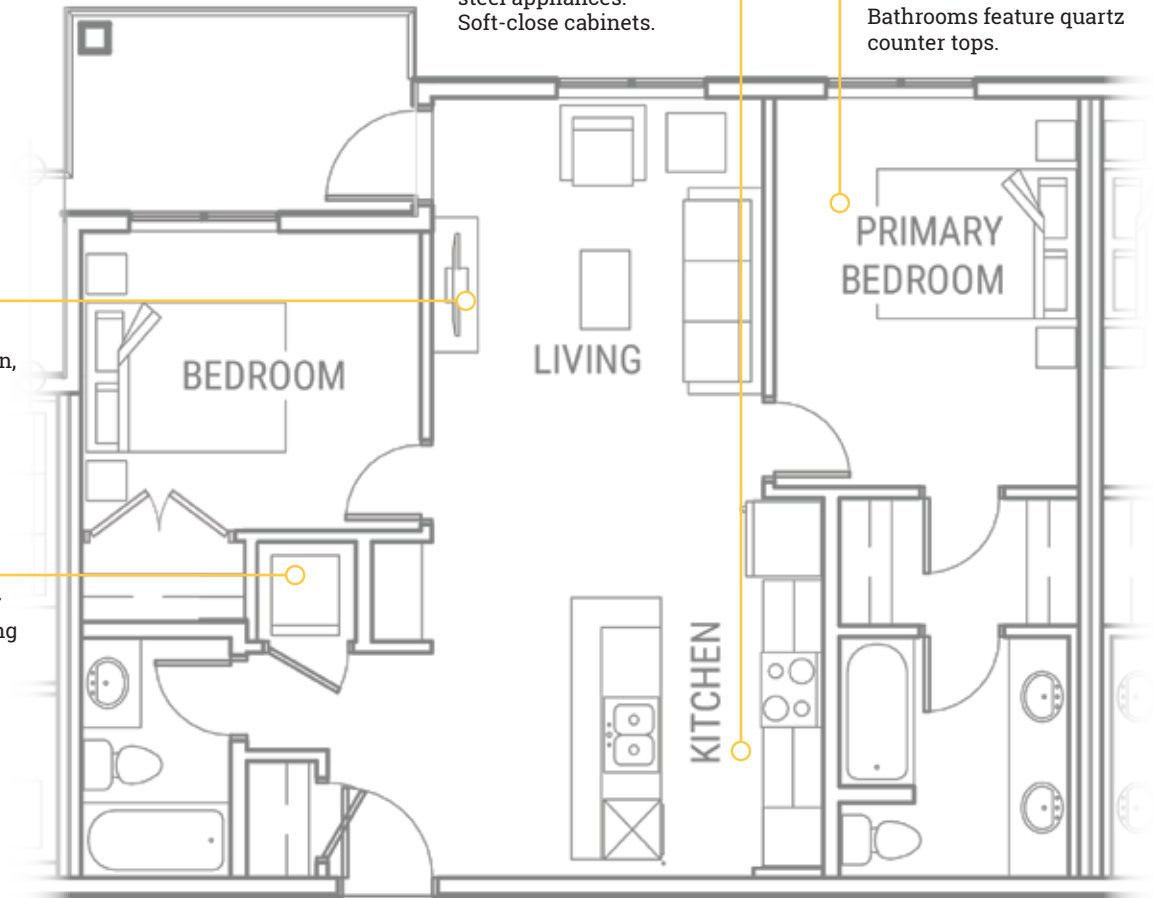

Suite Type

B11

Floors 1 to 6
West

Living Room

Brand new, never lived in, air conditioned suites. Private balcony with beautiful views.

In-Suite Laundry

Full-size, front-loading washer and dryer.

Kitchen

Quartz countertops and 5-piece, full-size stainless steel appliances. Soft-close cabinets.

Primary Bedroom

Spacious bedroom with walk-through closet to ensuite bathroom. Bathrooms feature quartz counter tops.

ELBOW **5**eight.ca

boardwalk
Lifestyle

2 BED, 2 BATH 880 sq. ft.

Suite Type

B11

Floors 1 to 6