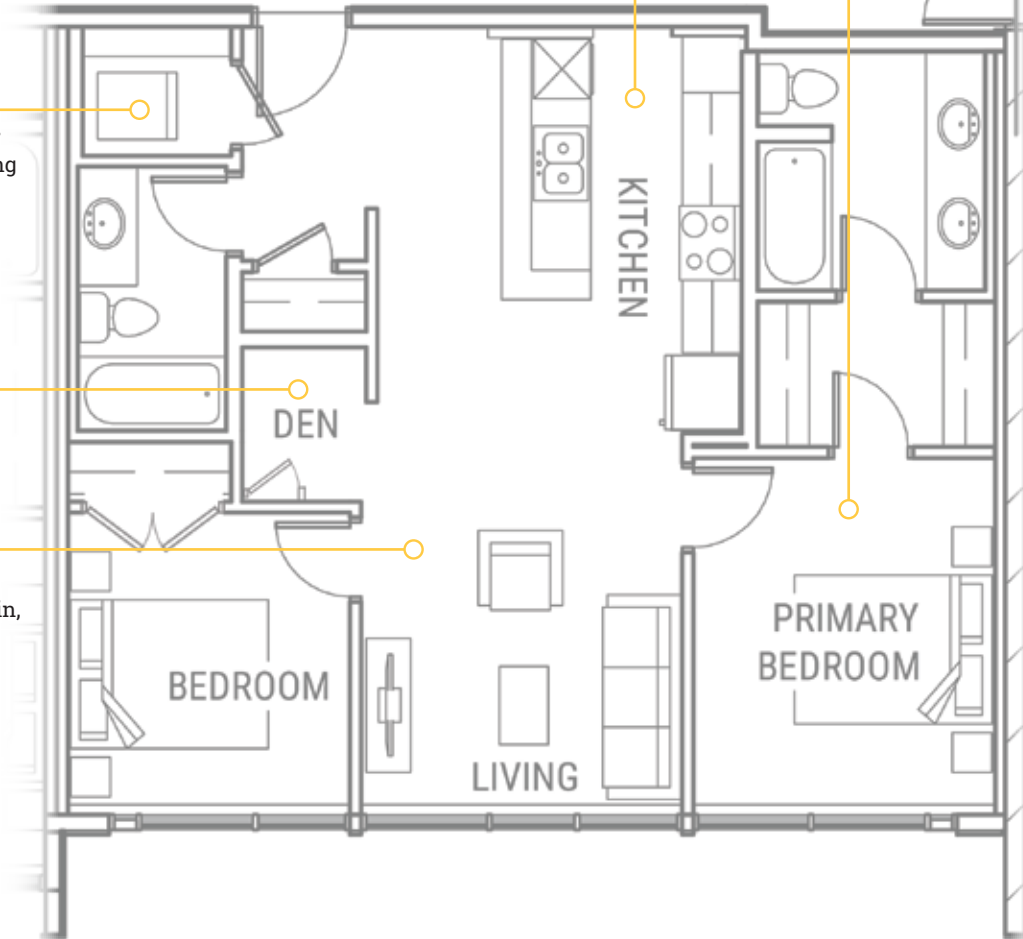

Suite Type

B12

Floors 2 to 4
West

In-Suite Laundry
Full-size, front-loading washer and dryer.

Den
Extra room for office or storage

Living Room
Brand new, never lived in, air conditioned suites. Private balcony with beautiful views.

Kitchen
Quartz countertops and 5-piece, full-size stainless steel appliances. Soft-close cabinets.

Primary Bedroom
Spacious bedroom with walk-through closet to ensuite bathroom. Bathrooms feature quartz counter tops.

ELBOW **5**eight.ca

boardwalk
Lifestyle

2 BED, 2 BATH + DEN 885 sq. ft.

Suite Type

B12

Floors 2 to 4