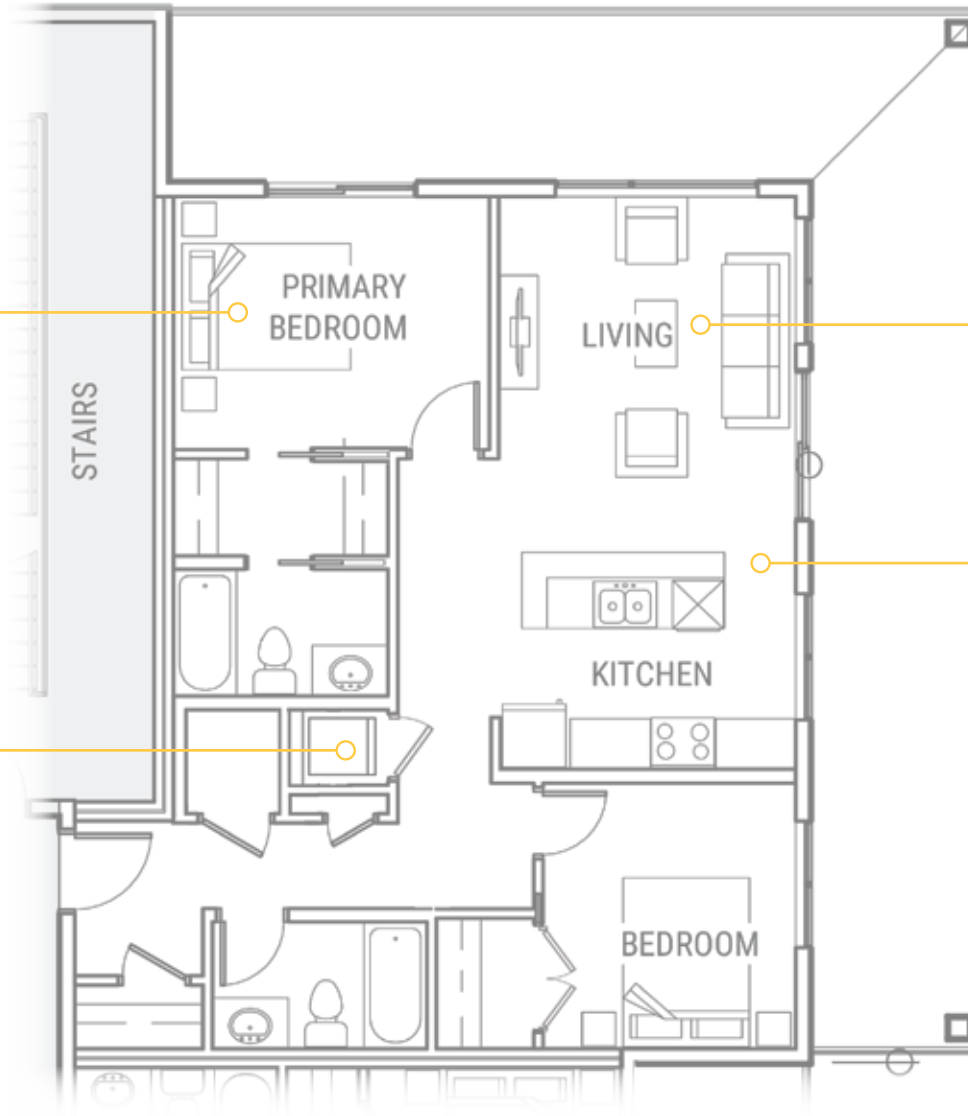

Suite Type

B14

Floors 5 to 6
West

Primary Bedroom

Spacious bedroom with walk-through closet to ensuite bathroom. Bathrooms feature quartz counter tops.

In-Suite Laundry

Full-size, front-loading washer and dryer.

Living Room

Brand new, never lived in, air conditioned suites. Private balcony with beautiful views.

Kitchen

Quartz countertops and 5-piece, full-size stainless steel appliances. Soft-close cabinets.

ELBOW **5**eight.ca

boardwalk
Lifestyle

2 BED, 2 BATH 925 sq. ft.

Suite Type

B14

Floors 5 to 6