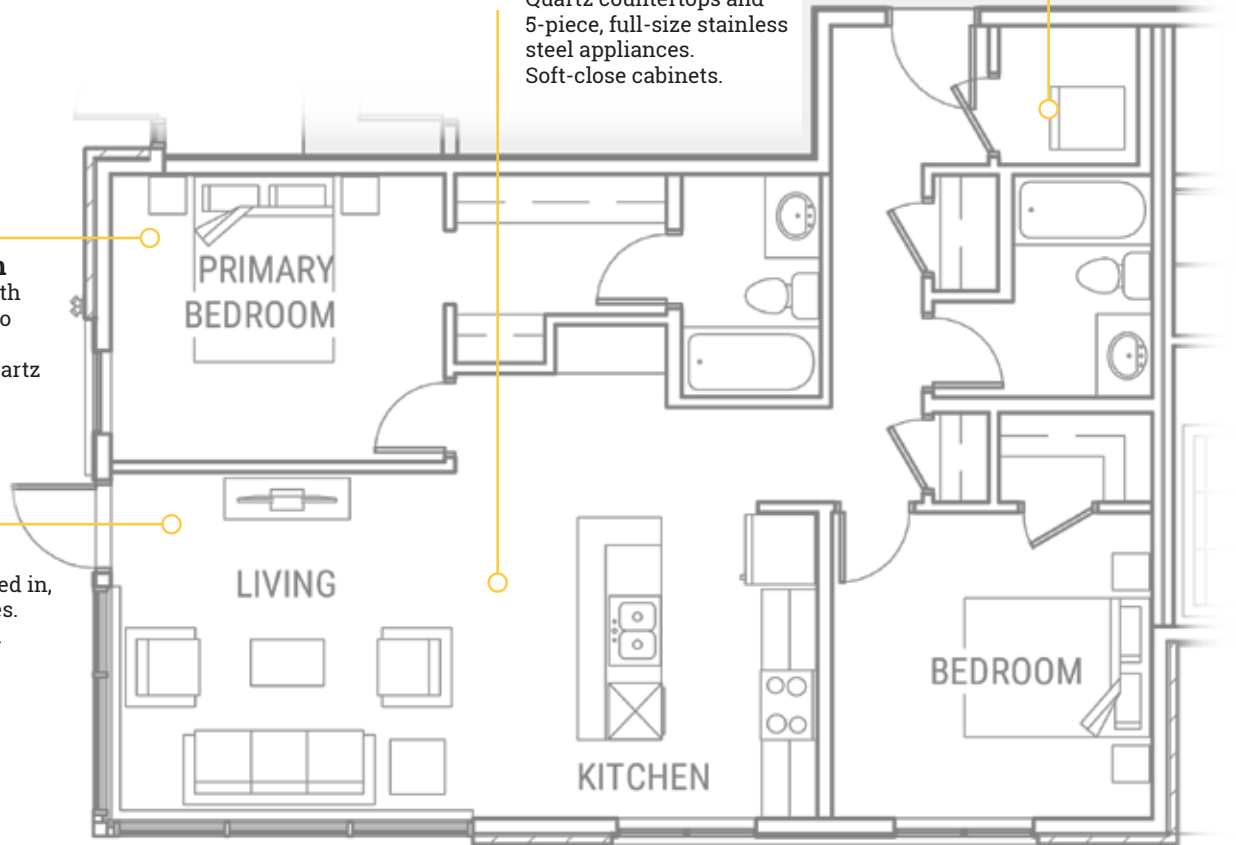

Suite Type

B15

Floor 1
West

Primary Bedroom
Spacious bedroom with walk-through closet to ensuite bathroom. Bathrooms feature quartz counter tops.

Living Room
Brand new, never lived in, air conditioned suites. Private balcony with beautiful views.

Kitchen
Quartz countertops and 5-piece, full-size stainless steel appliances. Soft-close cabinets.

In-Suite Laundry
Full-size, front-loading washer and dryer.

ELBOW **5**eight.ca

boardwalk
Lifestyle

2 BED, 2 BATH 1,000 sq. ft.

Suite Type

B15

Floor 1