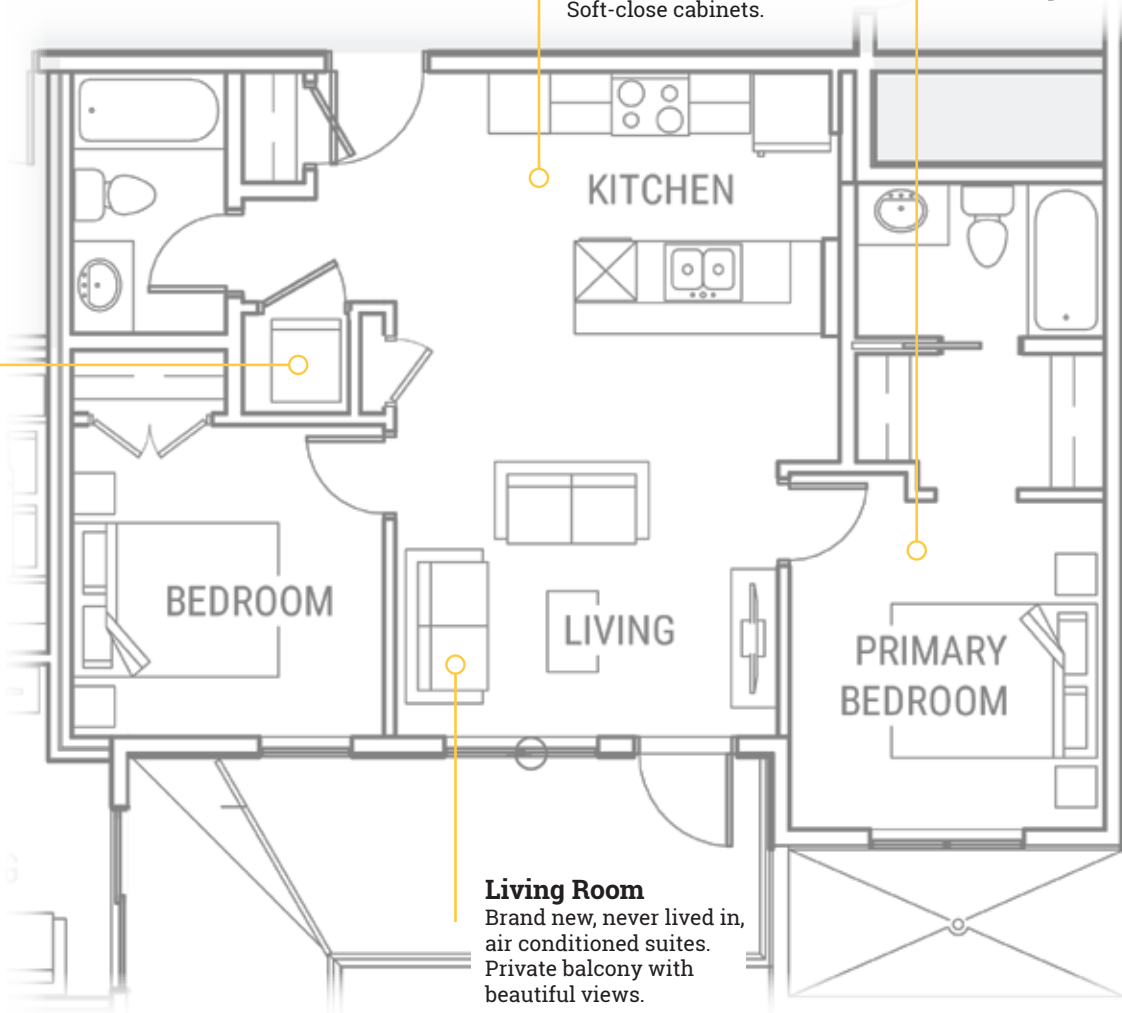

Suite Type
B17
Floor 5
West

In-Suite Laundry
Full-size, front-loading
washer and dryer.

Kitchen
Quartz countertops and
5-piece, full-size stainless
steel appliances.
Soft-close cabinets.

Primary Bedroom
Spacious bedroom with
walk-through closet to
ensuite bathroom.
Bathrooms feature quartz
counter tops.

Living Room
Brand new, never lived in,
air conditioned suites.
Private balcony with
beautiful views.

ELBOW **5**eight.ca

2 BED, 2 BATH 798 sq. ft.

Suite Type
B17
Floor 5