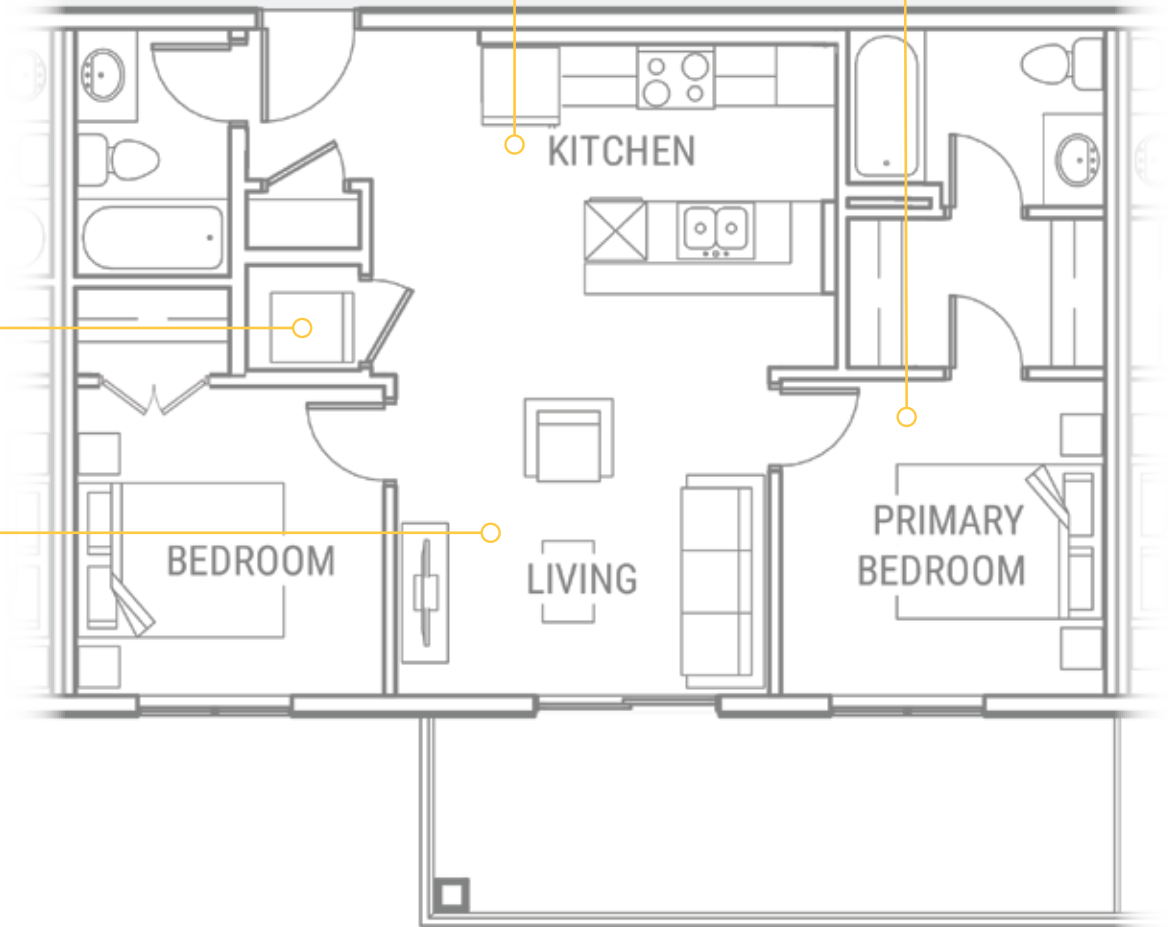

Suite Type

B3

Floors 5 to 6
West

In-Suite Laundry
Full-size, front-loading
washer and dryer.

Living Room
Brand new, never lived in,
air conditioned suites.
Private balcony with
beautiful views.

Kitchen

Quartz countertops and
5-piece, full-size stainless
steel appliances.
Soft-close cabinets.

Primary Bedroom

Spacious bedroom with
walk-through closet to
ensuite bathroom.
Bathrooms feature quartz
counter tops.

ELBOW **5**eight.ca

boardwalk
Lifestyle

2 BED, 2 BATH 775 sq. ft.

Suite Type

B3

Floors 5 to 6