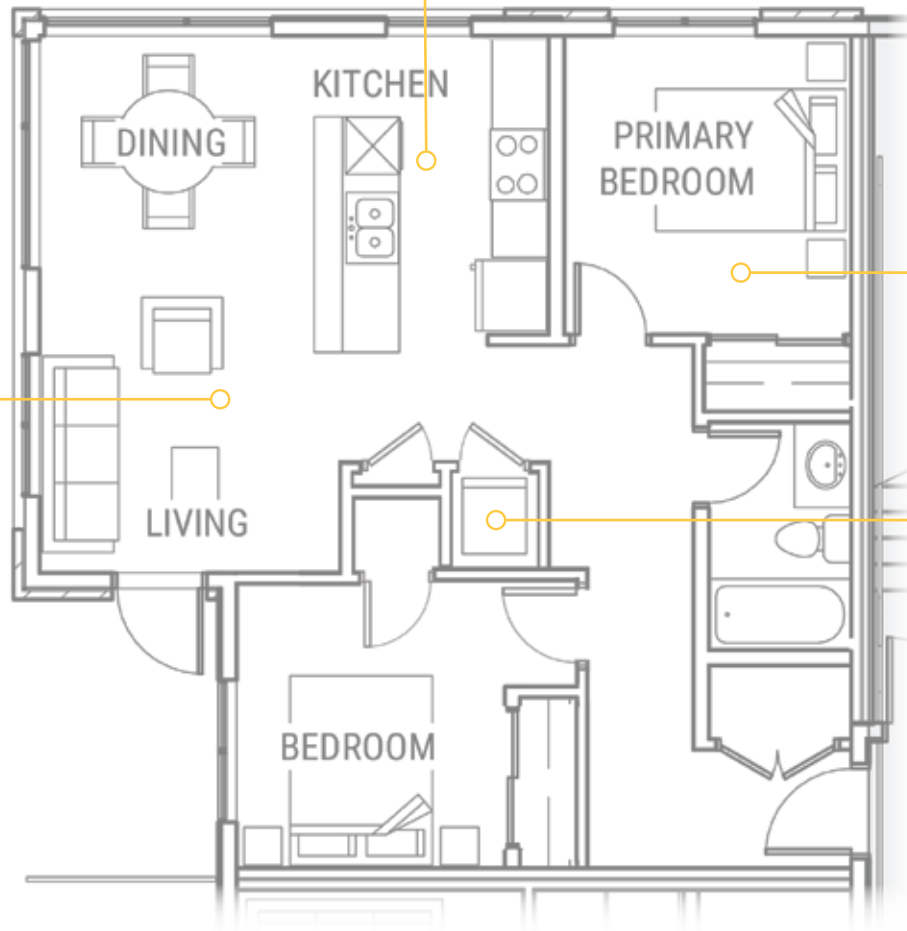

Suite Type

B5

Floors 1 to 4
West

Living Room
Brand new, never lived in,
air conditioned suites.
Private balcony with
beautiful views.

Kitchen
Quartz countertops and
5-piece, full-size stainless
steel appliances.
Soft-close cabinets.

Primary Bedroom
Spacious bedroom with
closet. Bathrooms feature
quartz counter tops.

In-Suite Laundry
Full-size, front-loading
washer and dryer.

ELBOW **5**eight.ca

boardwalk
Lifestyle

2 BED, 1 BATH 818 sq. ft.

Suite Type

B5

Floors 1 to 4