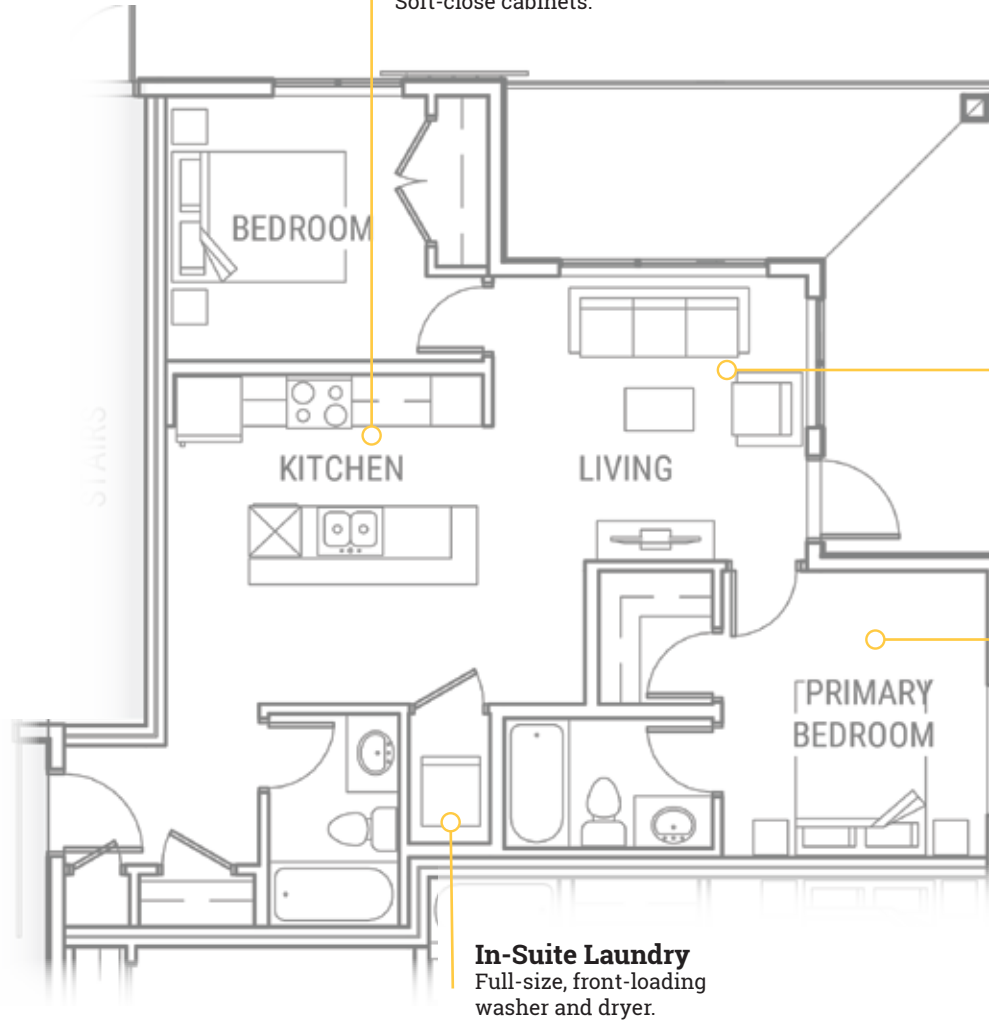

Suite Type

B6

Floors 1 to 4
West

Kitchen

Quartz countertops and
5-piece, full-size stainless
steel appliances.
Soft-close cabinets.

Living Room

Brand new, never lived in,
air conditioned suites.
Private balcony with
beautiful views.

Primary Bedroom

Spacious bedroom with
walk-in closet and
ensuite bathroom.
Bathrooms feature
quartz counter tops.

In-Suite Laundry

Full-size, front-loading
washer and dryer.

ELBOW **5**eight.ca

boardwalk
Lifestyle

2 BED, 2 BATH 823 sq. ft.

Suite Type

B6

Floors 1 to 4