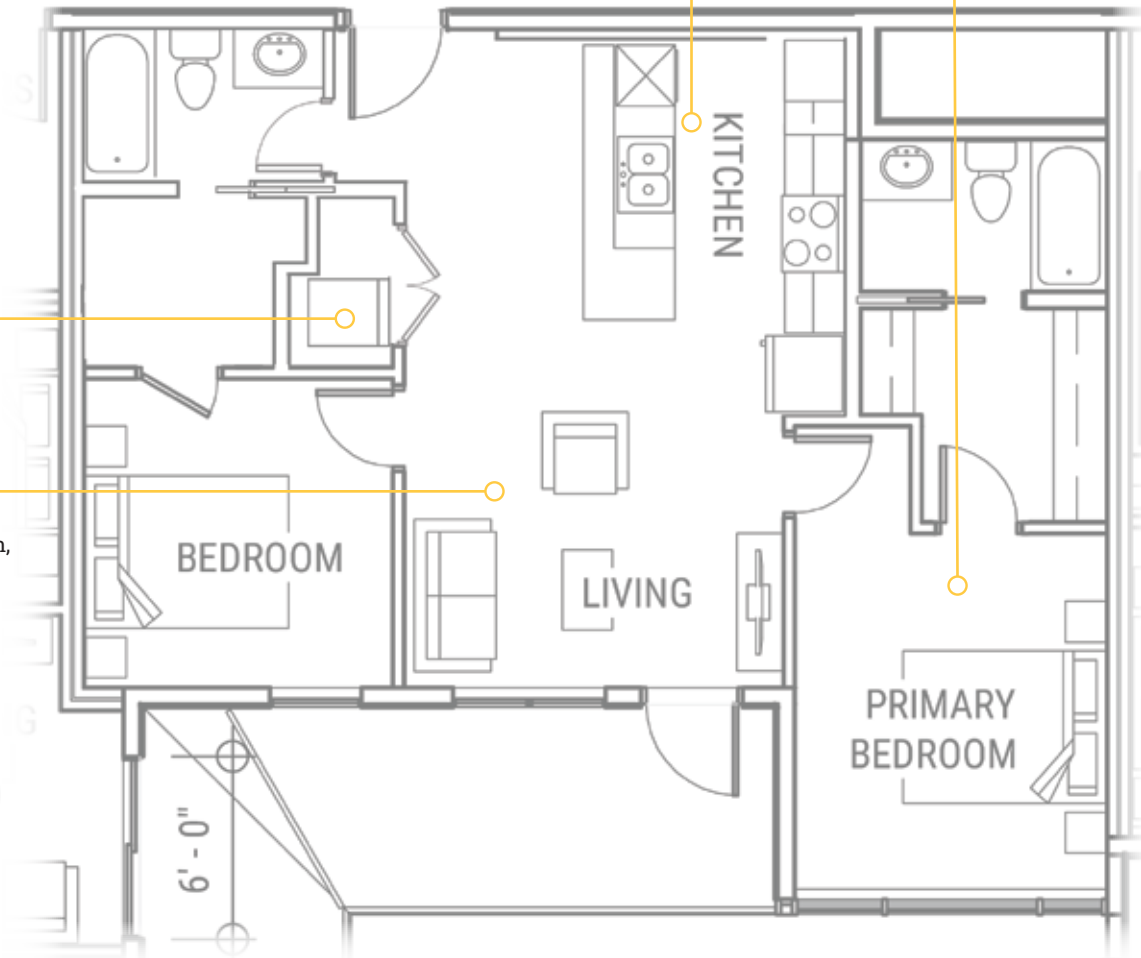

Suite Type

B7

Floors 1 to 4
West

In-Suite Laundry

Full-size, front-loading washer and dryer.

Living Room

Brand new, never lived in, air conditioned suites. Private balcony with beautiful views.

Kitchen

Quartz countertops and 5-piece, full-size stainless steel appliances. Soft-close cabinets.

Primary Bedroom

Spacious bedroom with walk-through closet to ensuite bathroom. Bathrooms feature quartz counter tops.

ELBOW **5**eight.ca

boardwalk
Lifestyle

2 BED, 2 BATH 830 sq. ft.

Suite Type

B7

Floors 1 to 4