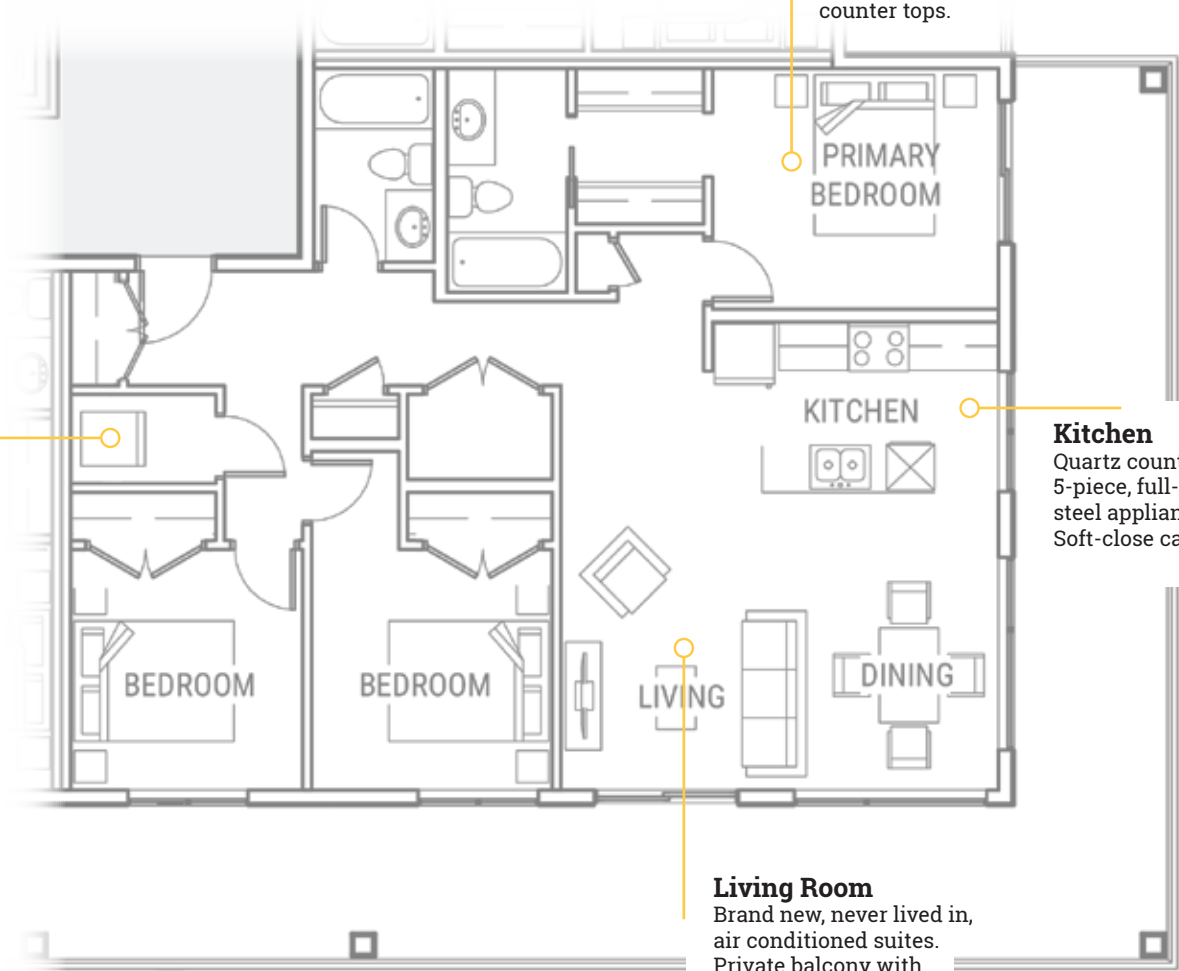

Suite Type

C3

Floors 5 to 6
West

In-Suite Laundry
Full-size, front-loading
washer and dryer.

Primary Bedroom

Spacious bedroom with
walk-through closet to
ensuite bathroom.
Bathrooms feature quartz
counter tops.

Kitchen

Quartz countertops and
5-piece, full-size stainless
steel appliances.
Soft-close cabinets.

Living Room

Brand new, never lived in,
air conditioned suites.
Private balcony with
beautiful views.

ELBOW 5eight.ca

boardwalk
Lifestyle

3 BED, 2 BATH 1,144 sq. ft.

Suite Type

C3

Floors 5 to 6