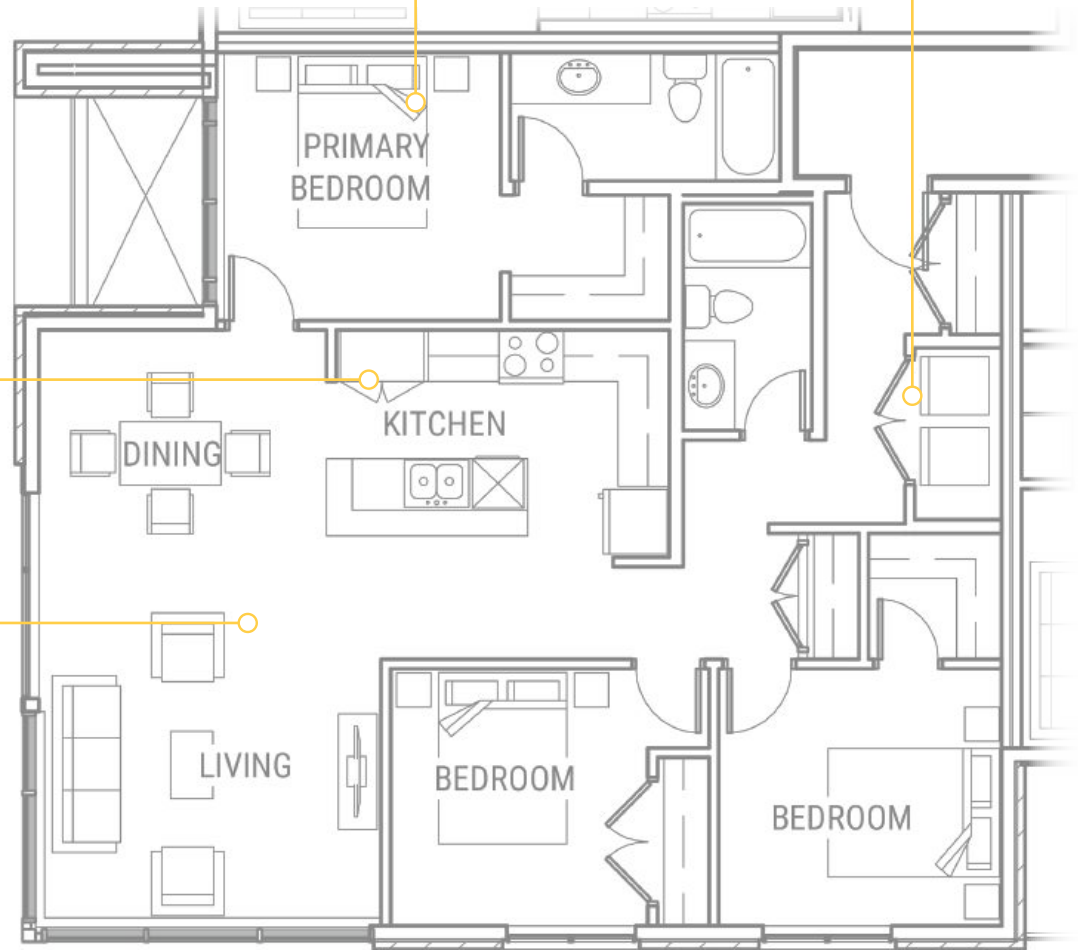

Suite Type

C4

Floors 2 to 4
West

Primary Bedroom

Spacious bedroom with walk-through closet to ensuite bathroom. Bathrooms feature quartz counter tops.

In-Suite Laundry

Full-size, front-loading washer and dryer.

Kitchen

Quartz countertops and 5-piece, full-size stainless steel appliances. Soft-close cabinets.

Living Room

Brand new, never lived in, air conditioned suites. Private balcony with beautiful views.

ELBOW **5**eight.ca

boardwalk
Lifestyle

3 BED, 2 BATH 1,220 sq. ft.

Suite Type

C4

Floors 2 to 4