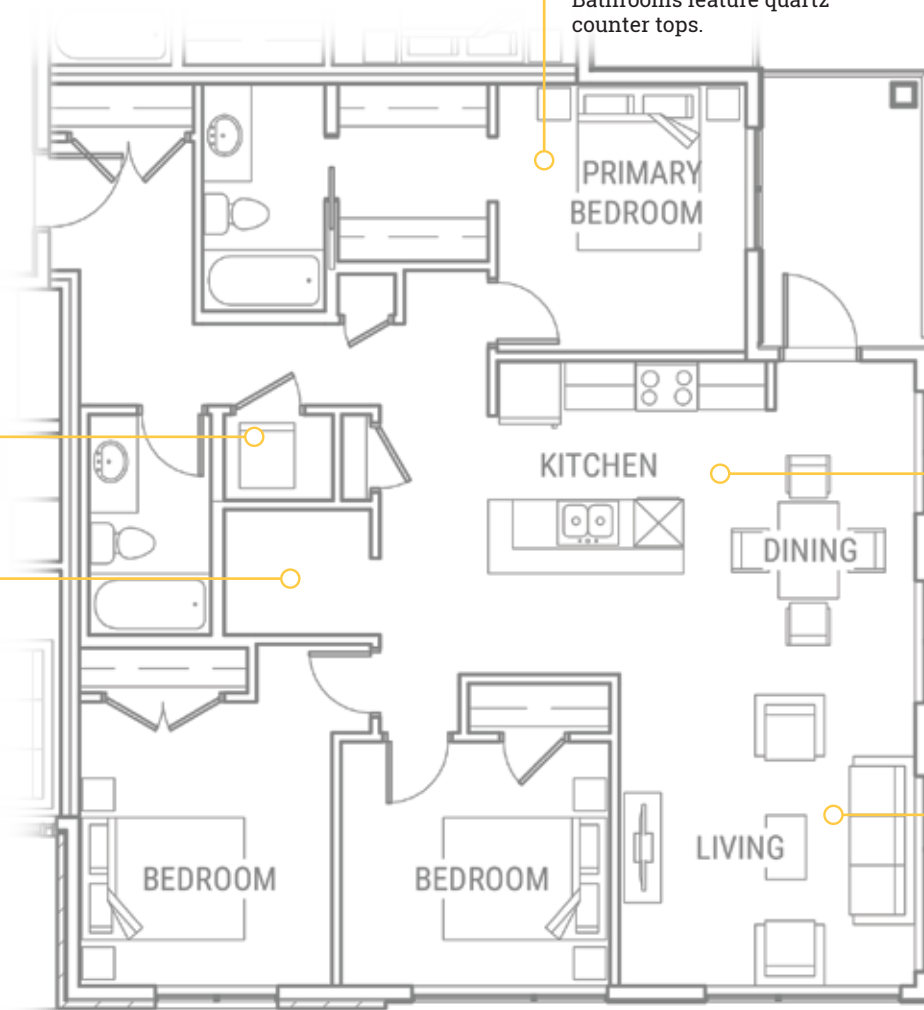

Suite Type

C5

Floors 2 to 4
West

In-Suite Laundry
Full-size, front-loading
washer and dryer.

Den
Extra room for
office or storage

Primary Bedroom

Spacious bedroom with
walk-through closet to
ensuite bathroom.
Bathrooms feature quartz
counter tops.

Kitchen
Quartz countertops and
5-piece, full-size stainless
steel appliances.
Soft-close cabinets.

Living Room
Brand new, never lived in,
air conditioned suites.
Private balcony with
beautiful views.

ELBOW **5**eight.ca

boardwalk
Lifestyle

3 BED, 2 BATH + DEN 1,265 sq. ft.

Suite Type

C5

Floors 2 to 4